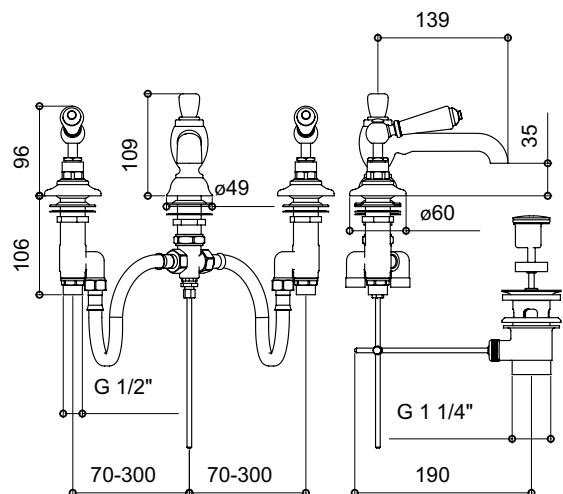

**PRODUCT DATA SHEET**

**RANGE:** Basin Taps

**CODE:** SJ402

**DESCRIPTION:** Colonial Spout Three Hole Basin Mixer

**FLOW RATES:**

| BAR PRESSURE         | BAR<br>0.2 | BAR<br>0.5 | BAR<br>1.0 | BAR<br>3.0 |
|----------------------|------------|------------|------------|------------|
| LITRES PER<br>MINUTE | -          | -          | -          | -          |