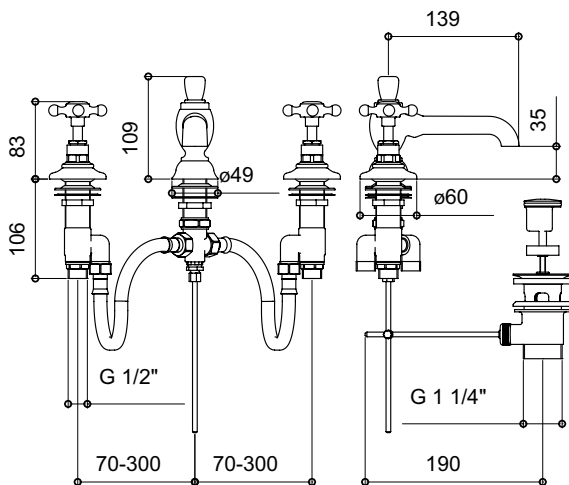

**PRODUCT DATA SHEET**

**RANGE:** Basin Taps

**CODE:** SJ402

**DESCRIPTION:** Colonial Spout Three Hole Basin Mixer

**FLOW RATES:**

| BAR PRESSURE         | BAR<br>0.2 | BAR<br>0.5 | BAR<br>1.0 | BAR<br>3.0 |
|----------------------|------------|------------|------------|------------|
| LITRES PER<br>MINUTE | -          | -          | -          | -          |