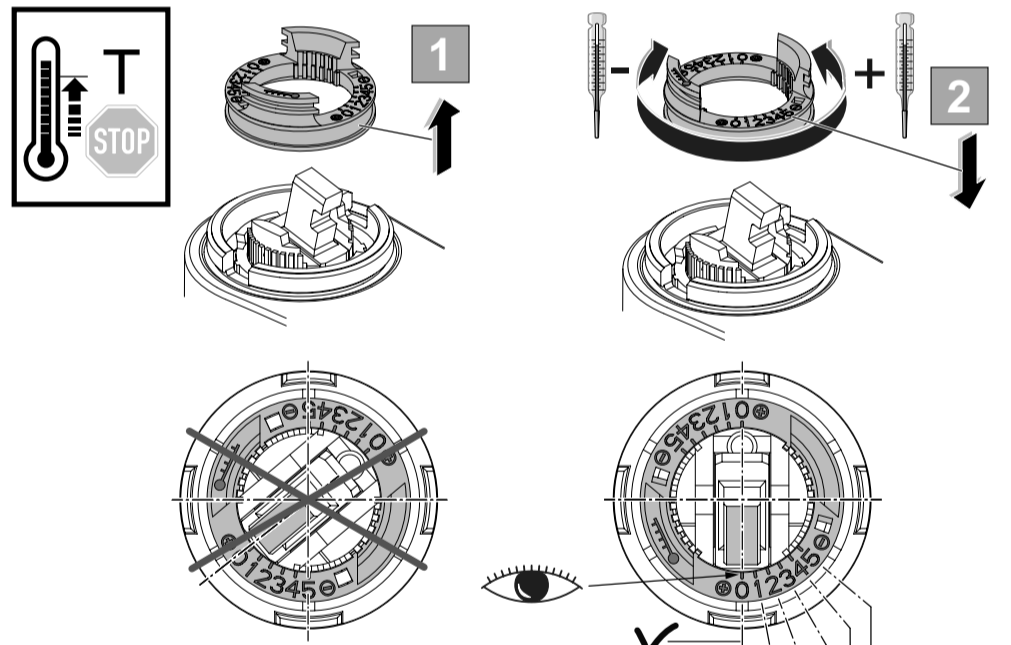

Ideal Standard

CERABASE

07.2022 / B565286

B D055 ..

B D056 ..

Ideal Standard International NV
Corporate Village – Gent Building
Da Vincilaan 2
1935 Zaventem
Belgium

<http://www.idealstandardinternational.com>