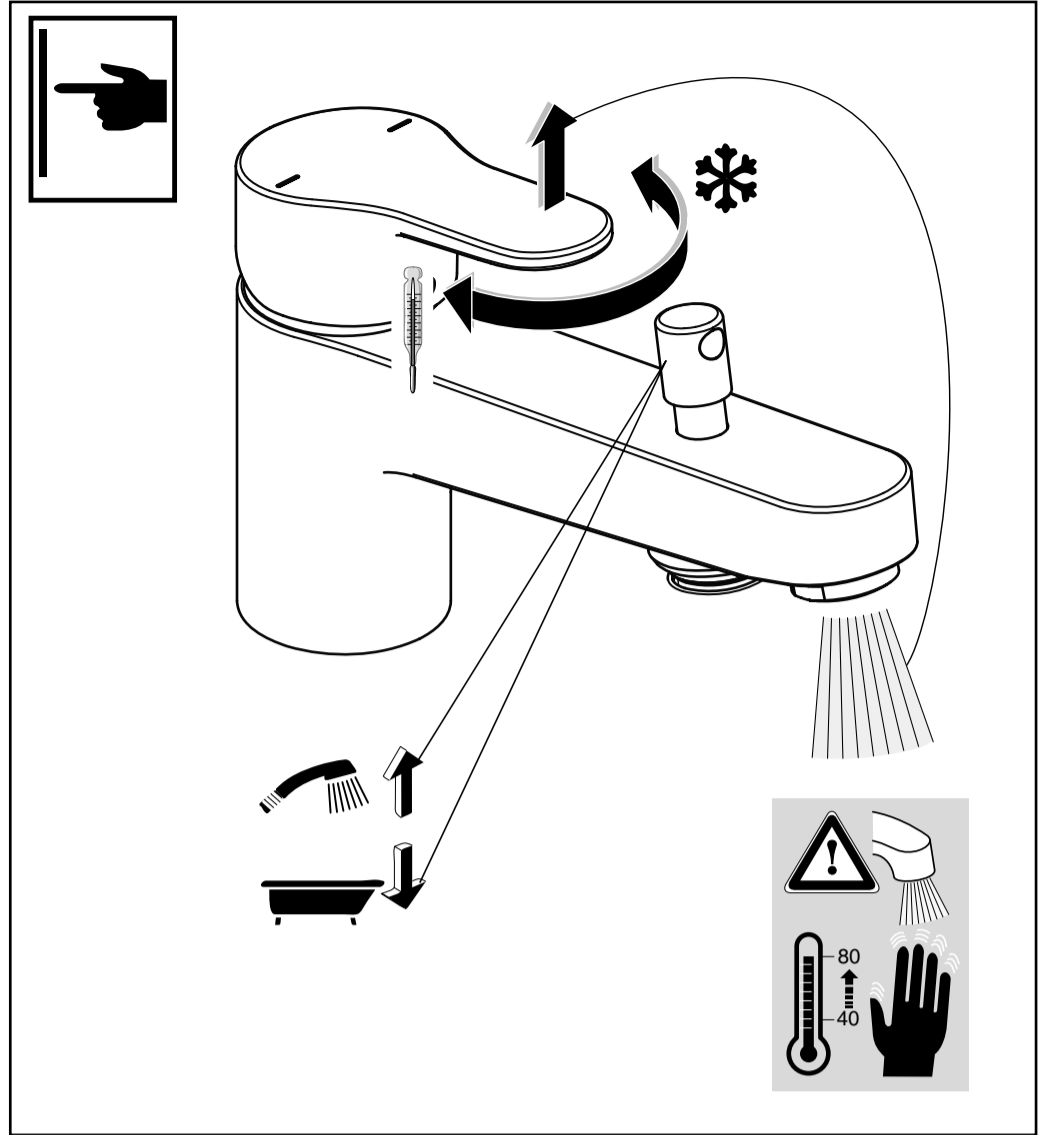

Ideal Standard

CERABASE

07.2022 / B565286

B D055 ..

B D056 ..

Ideal Standard International NV
Corporate Village – Gent Building
Da Vincilaan 2
1935 Zaventem
Belgium

<http://www.idealstandardinternational.com>